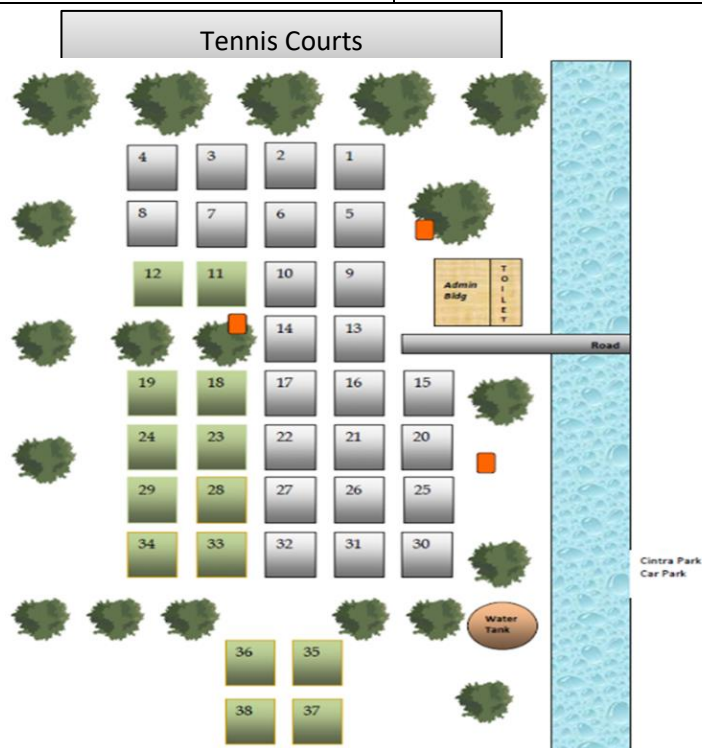

2024 Western Suburbs PSSA Netball Draw

Pool A - Junior A	Pool B - Senior B	Pool C - Senior A	Pool D - Junior B
Concord	Concord	Concord	
Concord West	Concord West	Concord West	Concord West
Homebush	Homebush	Homebush	Homebush
Homebush West	Homebush West	Homebush West	Homebush West
Marie Bashir	Marie Bashir	Marie Bashir	Marie Bashir
Mortlake	Mortlake	Mortlake	Mortlake
Newington	Newington	Newington	
Strathfield North	Strathfield North	Strathfield North	Strathfield North
Strathfield South	Strathfield South	Strathfield South	Strathfield South
Victoria Avenue	Victoria Avenue	Victoria Avenue	Victoria Avenue
Wentworth Point	Wentworth Point	Wentworth Point	Wentworth Point

Court Layout

The number of the court is also written on the goal posts.

2024 Western Suburbs PSSA Netball Draw

12:30pm Games

-Junior A -Senior B

1:05pm Games

-Senior A -Junior B

Any rounds cancelled due to weather will be skipped and re-scheduled for later in the season. A revised draw will be issued in the event of wash out rounds.